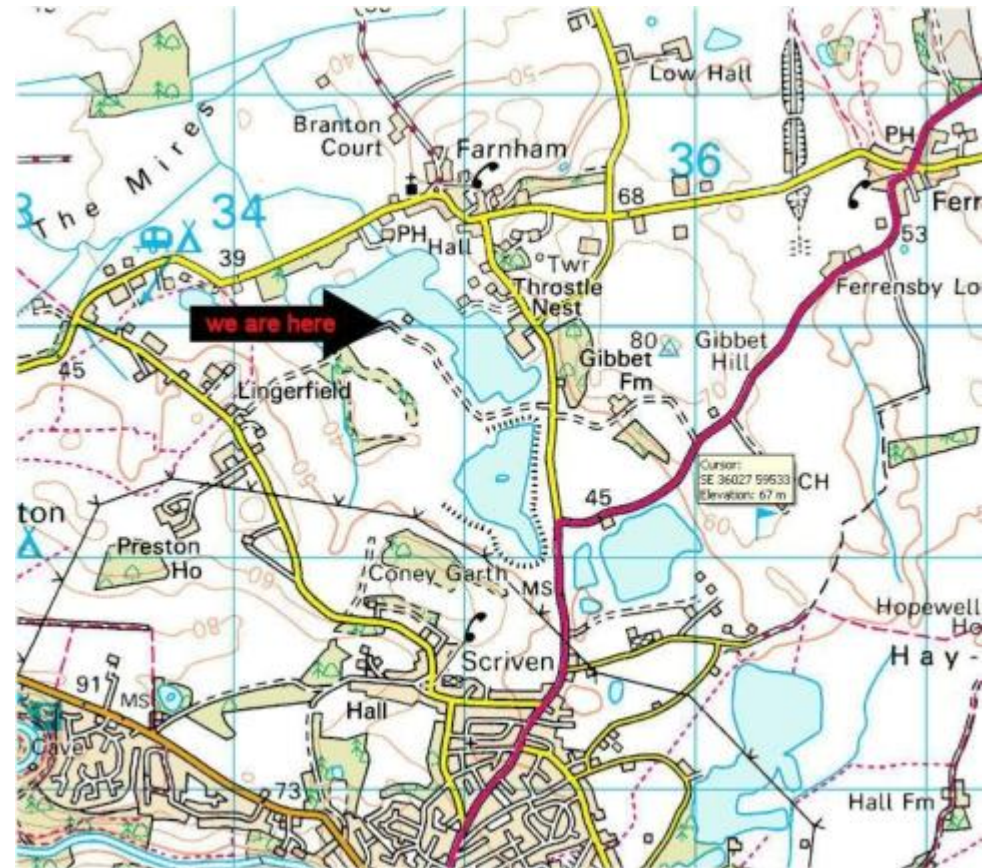

robert.chambers11@talktalk.net

Telephone enquiries 01423 864175

Directions:

www.harrogateshooting.com/findus

Scotton & Farnham Rifle Club is situated just off Farnham Lane, Knaresborough. Nearest postcode HG5 9JP look for gated entrance.

- Grid Ref: SE 347 600
- Latitude: 54°02'03.24"N
- Longitude: 1°28'10.19"W